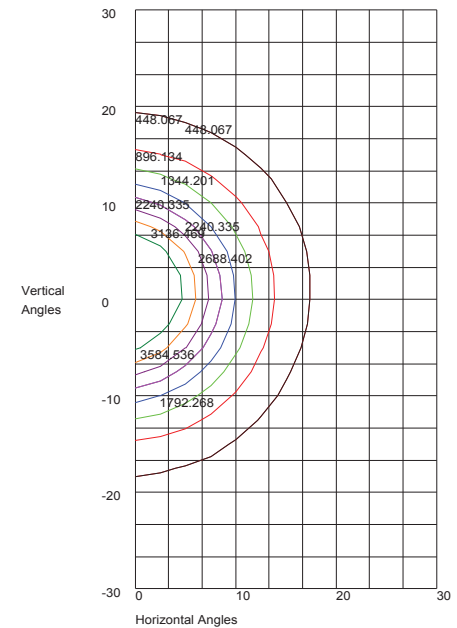

Specifications	Warm White 2700K**	Warm White*	Neutral White**	Cool White**
Lumen Output	700	725	769	943
Power Consumption	15 W	15 W	15 W	15 W
Efficacy	47 (lm/w)	48 (lm/w)	51 (lm/w)	63 (lm/w)
Color Temperature	2740K	3045K	4000K	5000K
Color Rendering Index (CRI)	87	87	87	87
Center Beam (candelas) 15°, 25°, 40°	-	4500, 3000, 1300	-	-

Dimensions shown in inches (mm)

IES FLOOD REPORT
PHOTOMETRIC FILENAME : 30014319-2 DFN-30-WW-SP-120 (A).IES

ISOCANDELA CURVES

Maximum Candela = 4480.67 Located At Horizontal Angle = -1, Vertical Angle = 1
50% Maximum Candela = 2240.335
10% Maximum Candela = 448.067