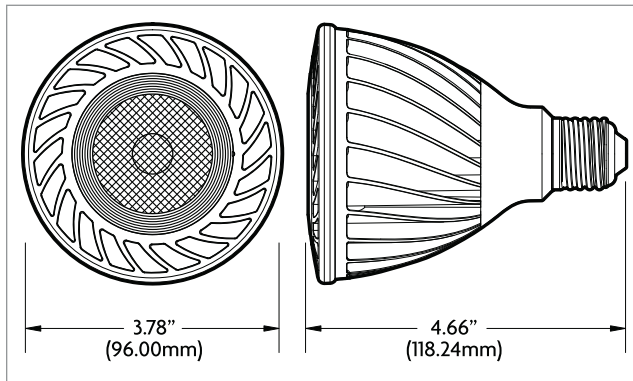

Features

Equivalent Source	60W Halogen
Rated Life	50,000 Hours, 70% Lumen Maintenance
Housing	Anodized
Socket	E26 Edison base
Beam Spread	
Spot, Narrow Flood, Flood	15°, 25°, 40°
Operating Temp	-20°C to +40°C
MOL	4.57", 116mm
Max Ambient Temperature	25°C
Voltage	120 VAC
Weight	.099 lbs., 0.45 kg
Power Factor	≥.70
Waranty	5 year limited
Standards	UL1993, E320663-Pending

Certification

Environment

***See dimmer compatibility chart p.g 2
U.S. patent pending

Definity™ PAR30 LED Long Neck Lamp

Ordering Information

Example: DFN 30 WW NFL 120

Family	Product	Color Temperature	Beam Spread	Voltage
DFN	30PAR30	W27 Warm White 2700K WW Warm White NW Neutral White CW Cool White	SP Spot FN Narrow Flood FL Flood	120 120V

Dimensions shown in inches (mm)

IES FLOOD REPORT
PHOTOMETRIC FILENAME : 30014319-2 DFN-30-WW-SP-120 (A).IES

ISOCANDELA CURVES

Maximum Candela = 4480.67 Located At Horizontal Angle = -1, Vertical Angle = 1
50% Maximum Candela = 2240.335
10% Maximum Candela = 448.067